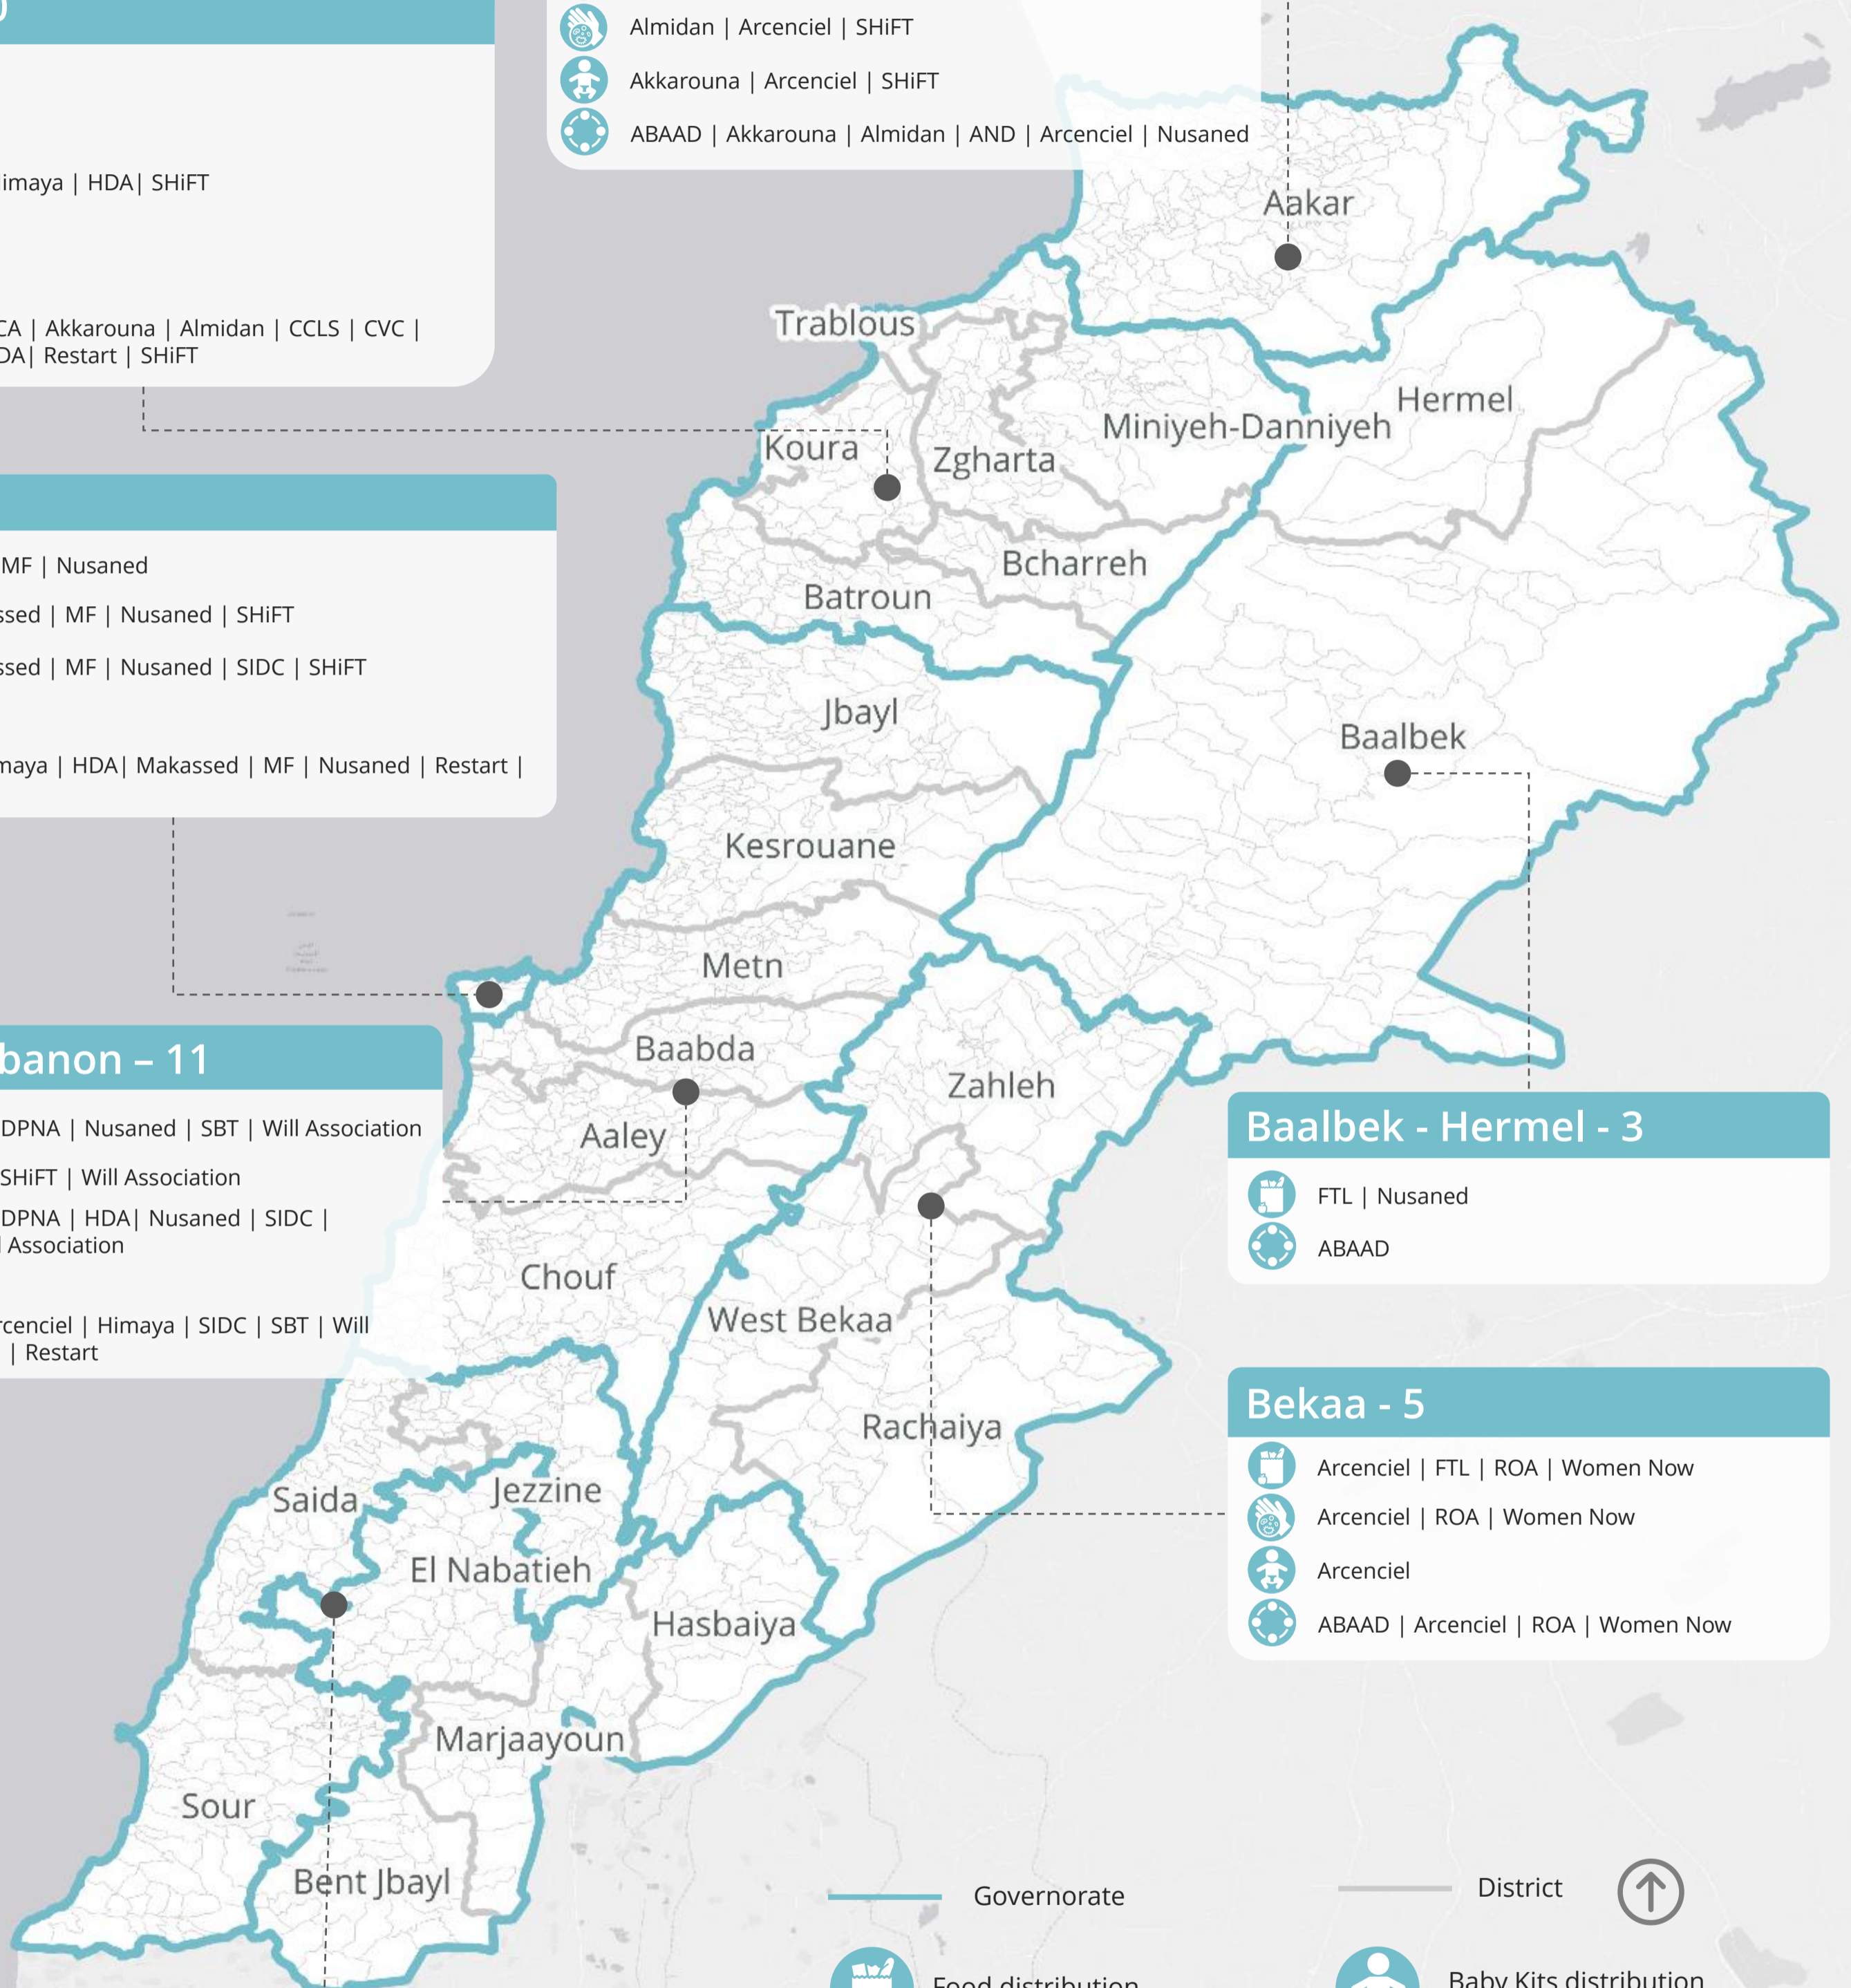

Beirut - 9

- Makassed | MF | Nusaned
- HDA | Makassed | MF | Nusaned | SHiFT
- HDA | Makassed | MF | Nusaned | SIDC | SHiFT
- MF
- ABAAD | Himaya | HDA | Makassed | MF | Nusaned | Restart | SIDC

Mount Lebanon - 11

Baalbek - Hermel - 3

- FTL | Nusaned
- ABAAD

Bekaa - 5

- Arcenciel | FTL | ROA | Women Now
- Arcenciel | ROA | Women Now
- Arcenciel
- ABAAD | Arcenciel | ROA | Women Now

South & Nabatiye - 9

- DPNA | FTL | Initiate | Nusaned | SBT
- DPNA | SHiFT
- DPNA | Nusaned | SHiFT
- SHiFT
- ABAAD | Diyarouna | DPNA | Himaya | Initiate | SBT

Governorate
 District

- Food distribution
- Blankets, Mattresses and Pillows distribution
- Hygiene Kits distribution
- Baby Kits distribution
- Education Kits distribution
- Awareness Sessions and Recreational Activities

- This map shows the coverage of NGOs conducting distribution and other support activities across Lebanon during the Lebanon Crises Response 2026
- Data source: LHDF - June 2026
- For more info, contact: Feedback.lhdf@gmail.com